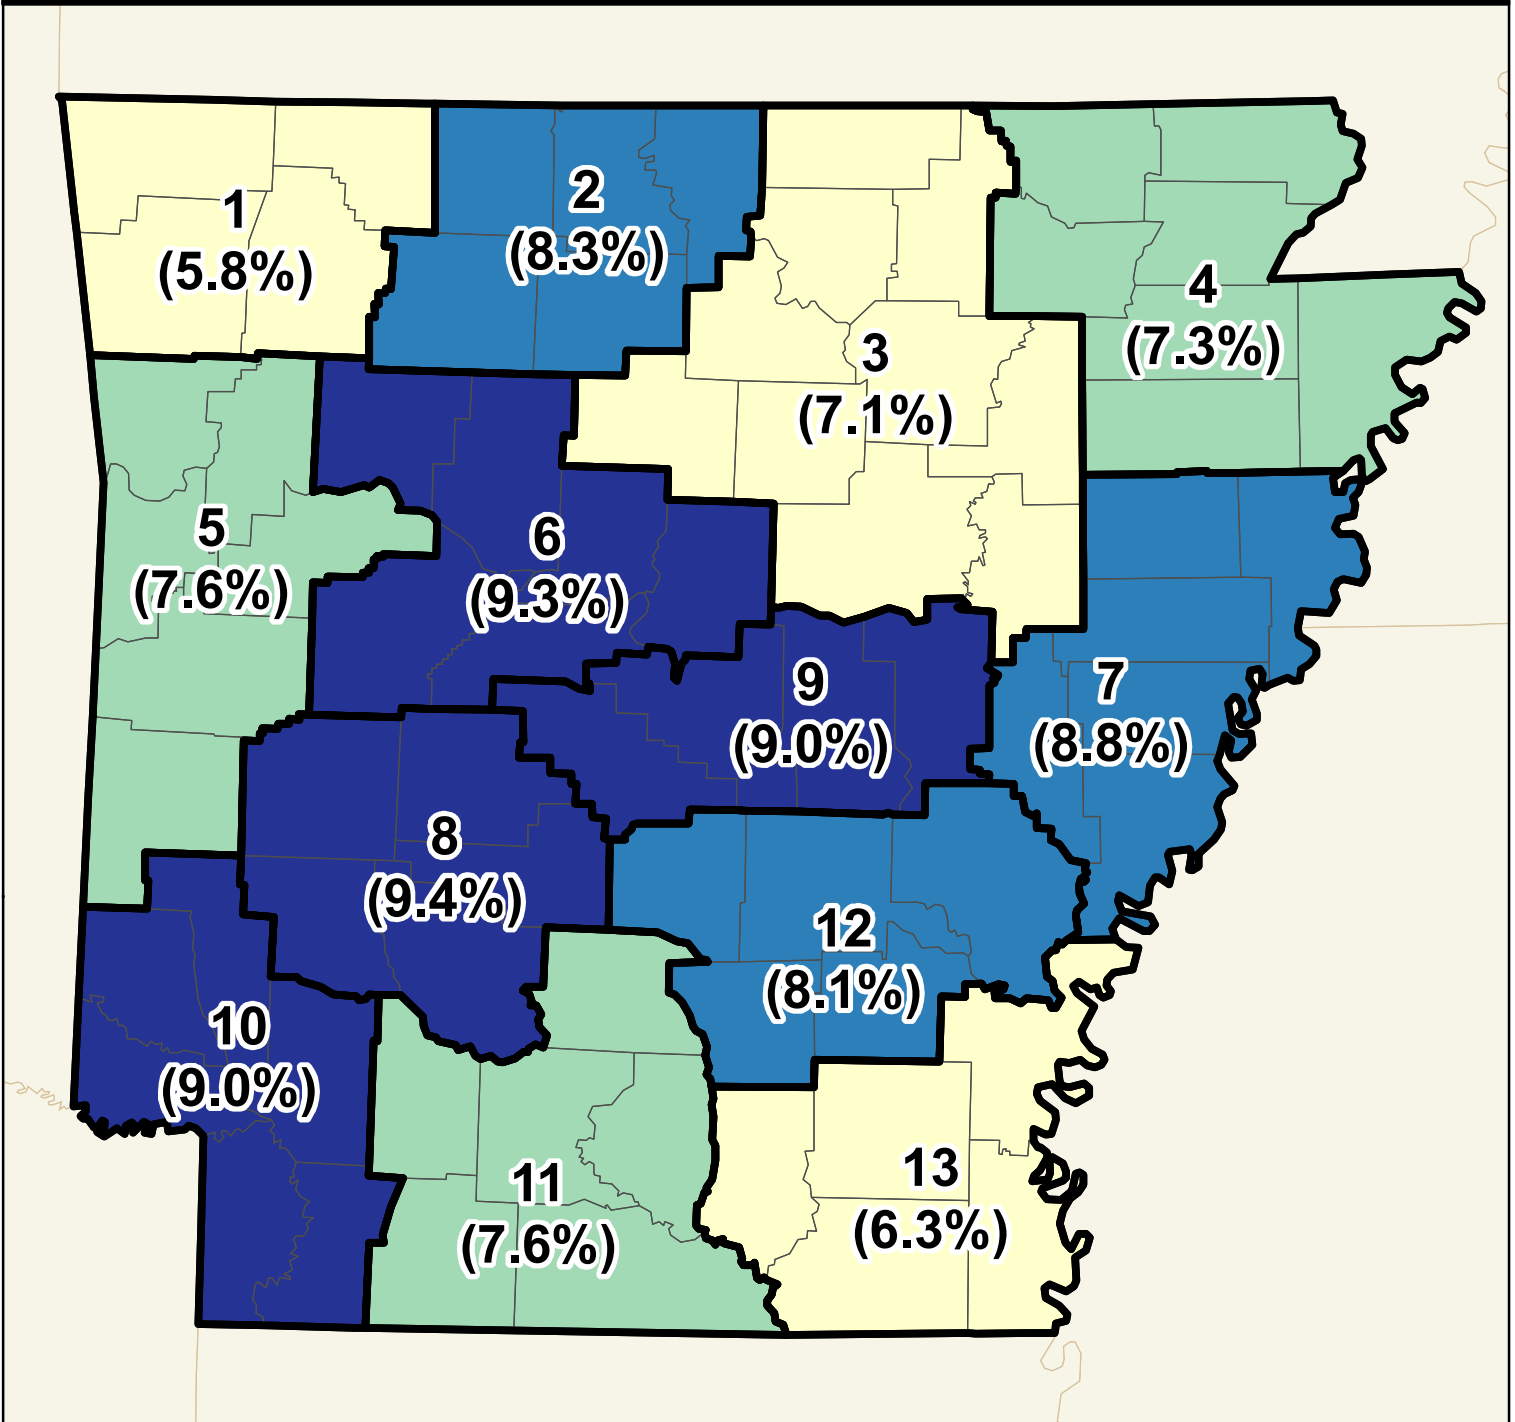

Percentage of Arkansas Youths in Grades 6, 8, 10, and 12
Who Used Marijuana in the Past 30 Days,
by Region: 2005

Legend

This map and others can be found at <http://apna.ualr-iea.org/>

State Average: 7.8%

Source: Question 55 from the Arkansas Prevention Needs Assessment (APNA) Survey, 2005. Current estimates represent only students who completed the survey, and do not represent all of the students in the region.