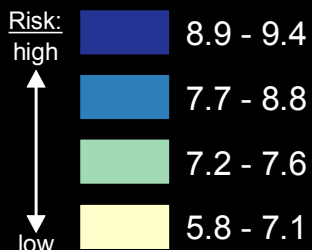

Percentage of Arkansas Youths in Grades 6, 8, 10, and 12
Who Used Marijuana in the Past 30 Days,
by Region: 2005

Legend

This map and others can be found at <http://apna.ualr-iea.org/>

State Average: 7.8%